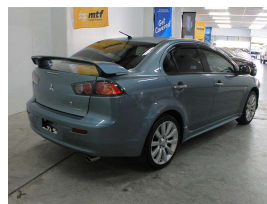

2008 Mitsubishi GALANT FORTIS SPORTS

VEHICLE INFORMATION

Cash Price

Includes GST

\$11,955

+ on-road-costs of \$300

Finance may be available on this vehicle.

Ask one of our friendly staff for more information.

Gain peace of mind with Mechanical Breakdown Insurance. Ask us how.

Body

4 door, Sedan

Odometer

107,193 km

Engine

2000 cc

Fuel Type

Petrol

Transmission

5-Speed Manual

Wheels

18", Factory Alloys

VIN

7AT0CJ0JX17300746

Reg No.

Black, Cloth

Audio

-

Stock ID

13061

Exterior Features

- » 18" Alloy Wheels
- » Body Kit (Factory)
- » Central Locking
- » Driving Lights
- » Electric Mirrors (Retractable)
- » Factory Alloy Wheels
- » Factory Tinted Windows
- » New Tyres
- » Rear Spoiler